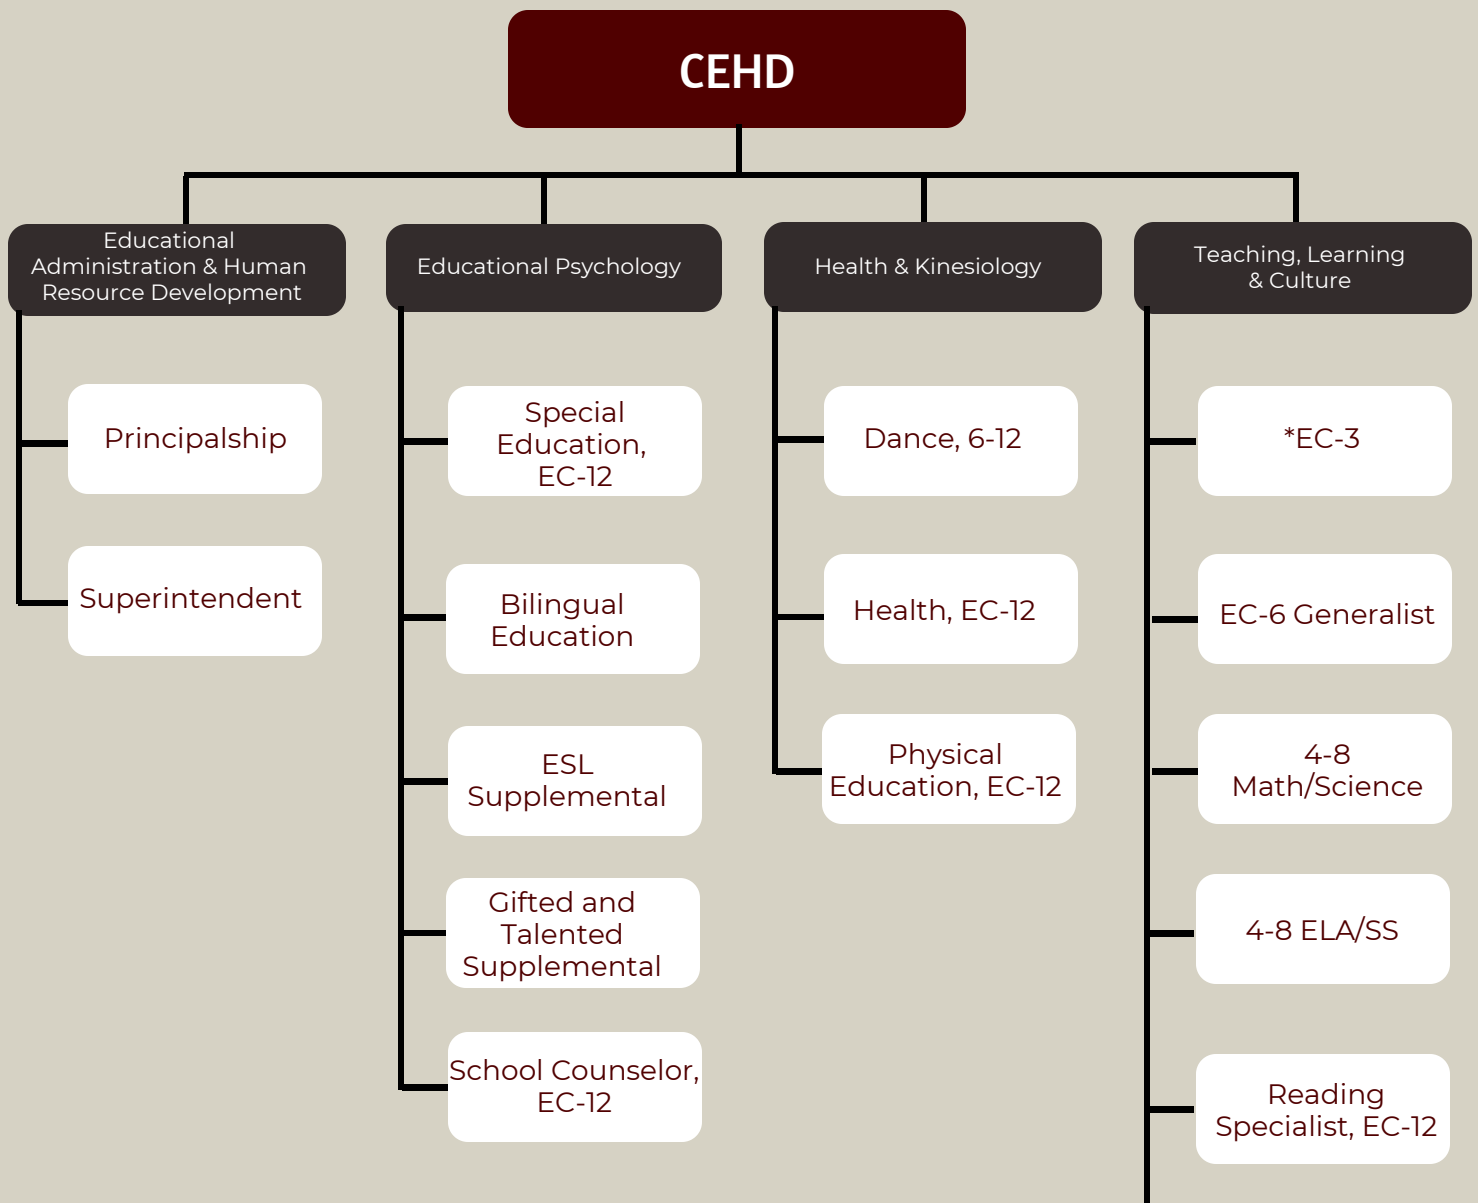

College of Education & Human Development (CEHD)

Educator Certification Areas by Department

Secondary Teacher Certification Programs

TEXAS A&M UNIVERSITY

aggieTEACH

1. College of Agricultural & Life Sciences
2. College of Engineering
3. College of Geosciences[^]
4. College of Liberal Arts
5. College of Science
6. College of Veterinary Medicine & Biomedical Sciences[^]
7. Galveston, Department of Marine Biology
8. Graduate/Post-Baccalaureate (TLAC)